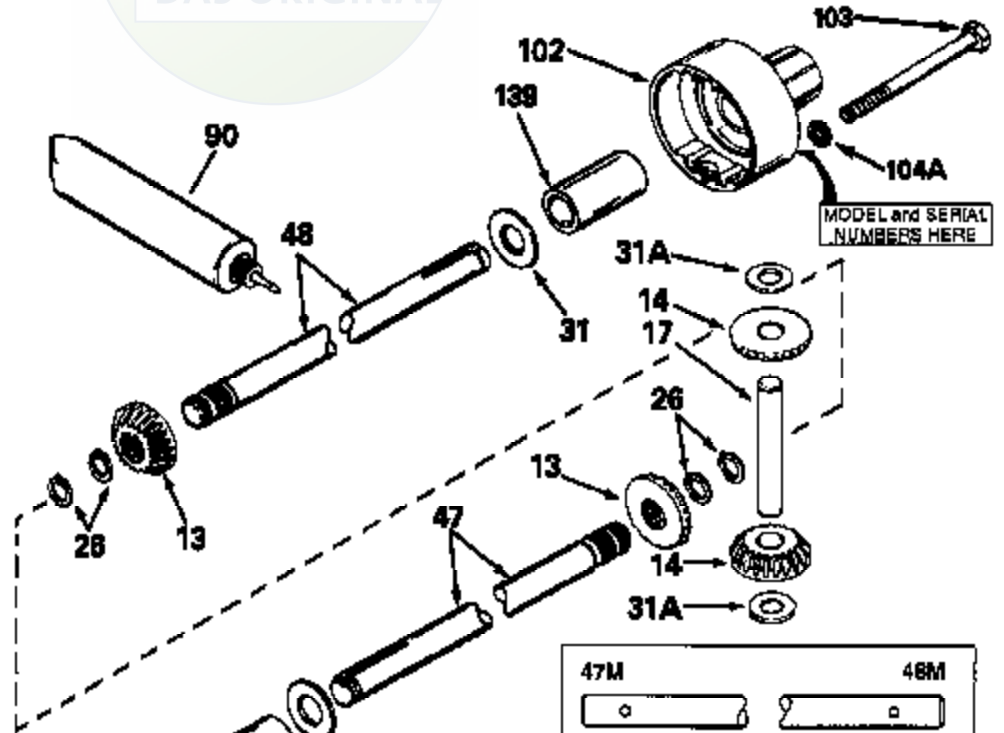

# JOIST

SICHER IST DAS:  
DAS ORIGINAL

47	48
47A	48A
47B	48B
47C	48C
47D	48D
47E	48E
47H	48H
47L	48L

47M	48M
47P	48P
47R	48R
47V	48V
47W	48W
47X	48X

Ref #	Part Number	Qty	Description
14	778068		Gear, Pinion (16 teeth)
17	786040		Pin, Drive
26	788038		Ring, Retaining
31A	780096		Washer, Thrust
31	780001		Washer (3/4" ID x 1-1/2" OD x 1/16" t hick)
47D	774214		Axle (10-29/64" long)
48D	774215		Axle (15-21/64" long)
82	786051		Sprocket. No Teeth 60. O.D. 9.841
82	786070		Sprocket. No Teeth 48. O.D. 7.920
82	786041A		Sprocket. No Teeth 45. O.D. 7.389
82	786042		Sprocket. No Teeth 40. O.D. 6.650
82	786043		Sprocket. No Teeth 54. O.D. 8.823
90	788067B	100-136	Grease 92.2 bottle Bentonite greas e)
101	774073	Peerless	Differential Carrier Hsg (Incl. 137)
102	774073		Differential Carrier Hsg (Incl. 139)
103	792041		Screw, 5/16-18 x 3-3/4"
104	792042		Nut, Lock, 5/16-18 (Use as required)
104A	792061		Washer, Flat, 5/16"
137	780077		Bushing (3/4" ID x 1-1/16" OD x 2-1/1 6" long)
139	780077		Bushing (3/4 ID x 1-1/16" OD x 2-1/16 " long)