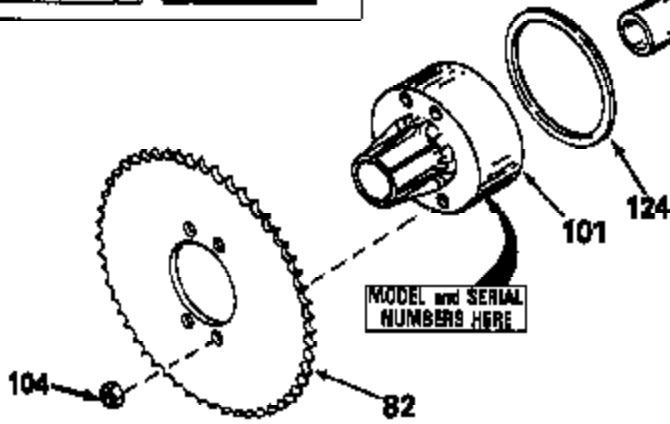

# JOIST

SICHER IST DAS:  
DAS ORIGINAL

47	48
47A	48A
47B	48B
47C	48C
47D	48D
47E	48E
47H	48H
47L	48L

47M	48M
47P	48P
47R	48R
47V	48V
47W	48W
47X	48X

Ref #	Part Number	Qty	Description
14	778068		Gear, Pinion (16 teeth)
17	786040		Pin, Drive
26	788038		Ring, Retaining
31A	780096		Washer, Thrust
31	780001		Washer (3/4" ID x 1-1/2" OD x 1/16" t hick)
47D	774214		Axle (10-29/64" long)
48D	774215		Axle (15-21/64" long)
82	786051		Sprocket. No Teeth 60. O.D. 9.841
82	786070		Sprocket. No Teeth 48. O.D. 7.920
82	786041A		Sprocket. No Teeth 45. O.D. 7.389
82	786042		Sprocket. No Teeth 40. O.D. 6.650
82	786043		Sprocket. No Teeth 54. O.D. 8.823
90	788067B	100-136	Grease 92.2 bottle Bentonite greas e)
101	774073	Peerless	Differential Carrier Hsg (Incl. 137)
102	774073		Differential Carrier Hsg (Incl. 139)
103	792041		Screw, 5/16-18 x 3-3/4"
104	792042		Nut, Lock, 5/16-18 (Use as required)
104A	792061		Washer, Flat, 5/16"
137	780077		Bushing (3/4" ID x 1-1/16" OD x 2-1/1 6" long)
139	780077		Bushing (3/4 ID x 1-1/16" OD x 2-1/16 " long)